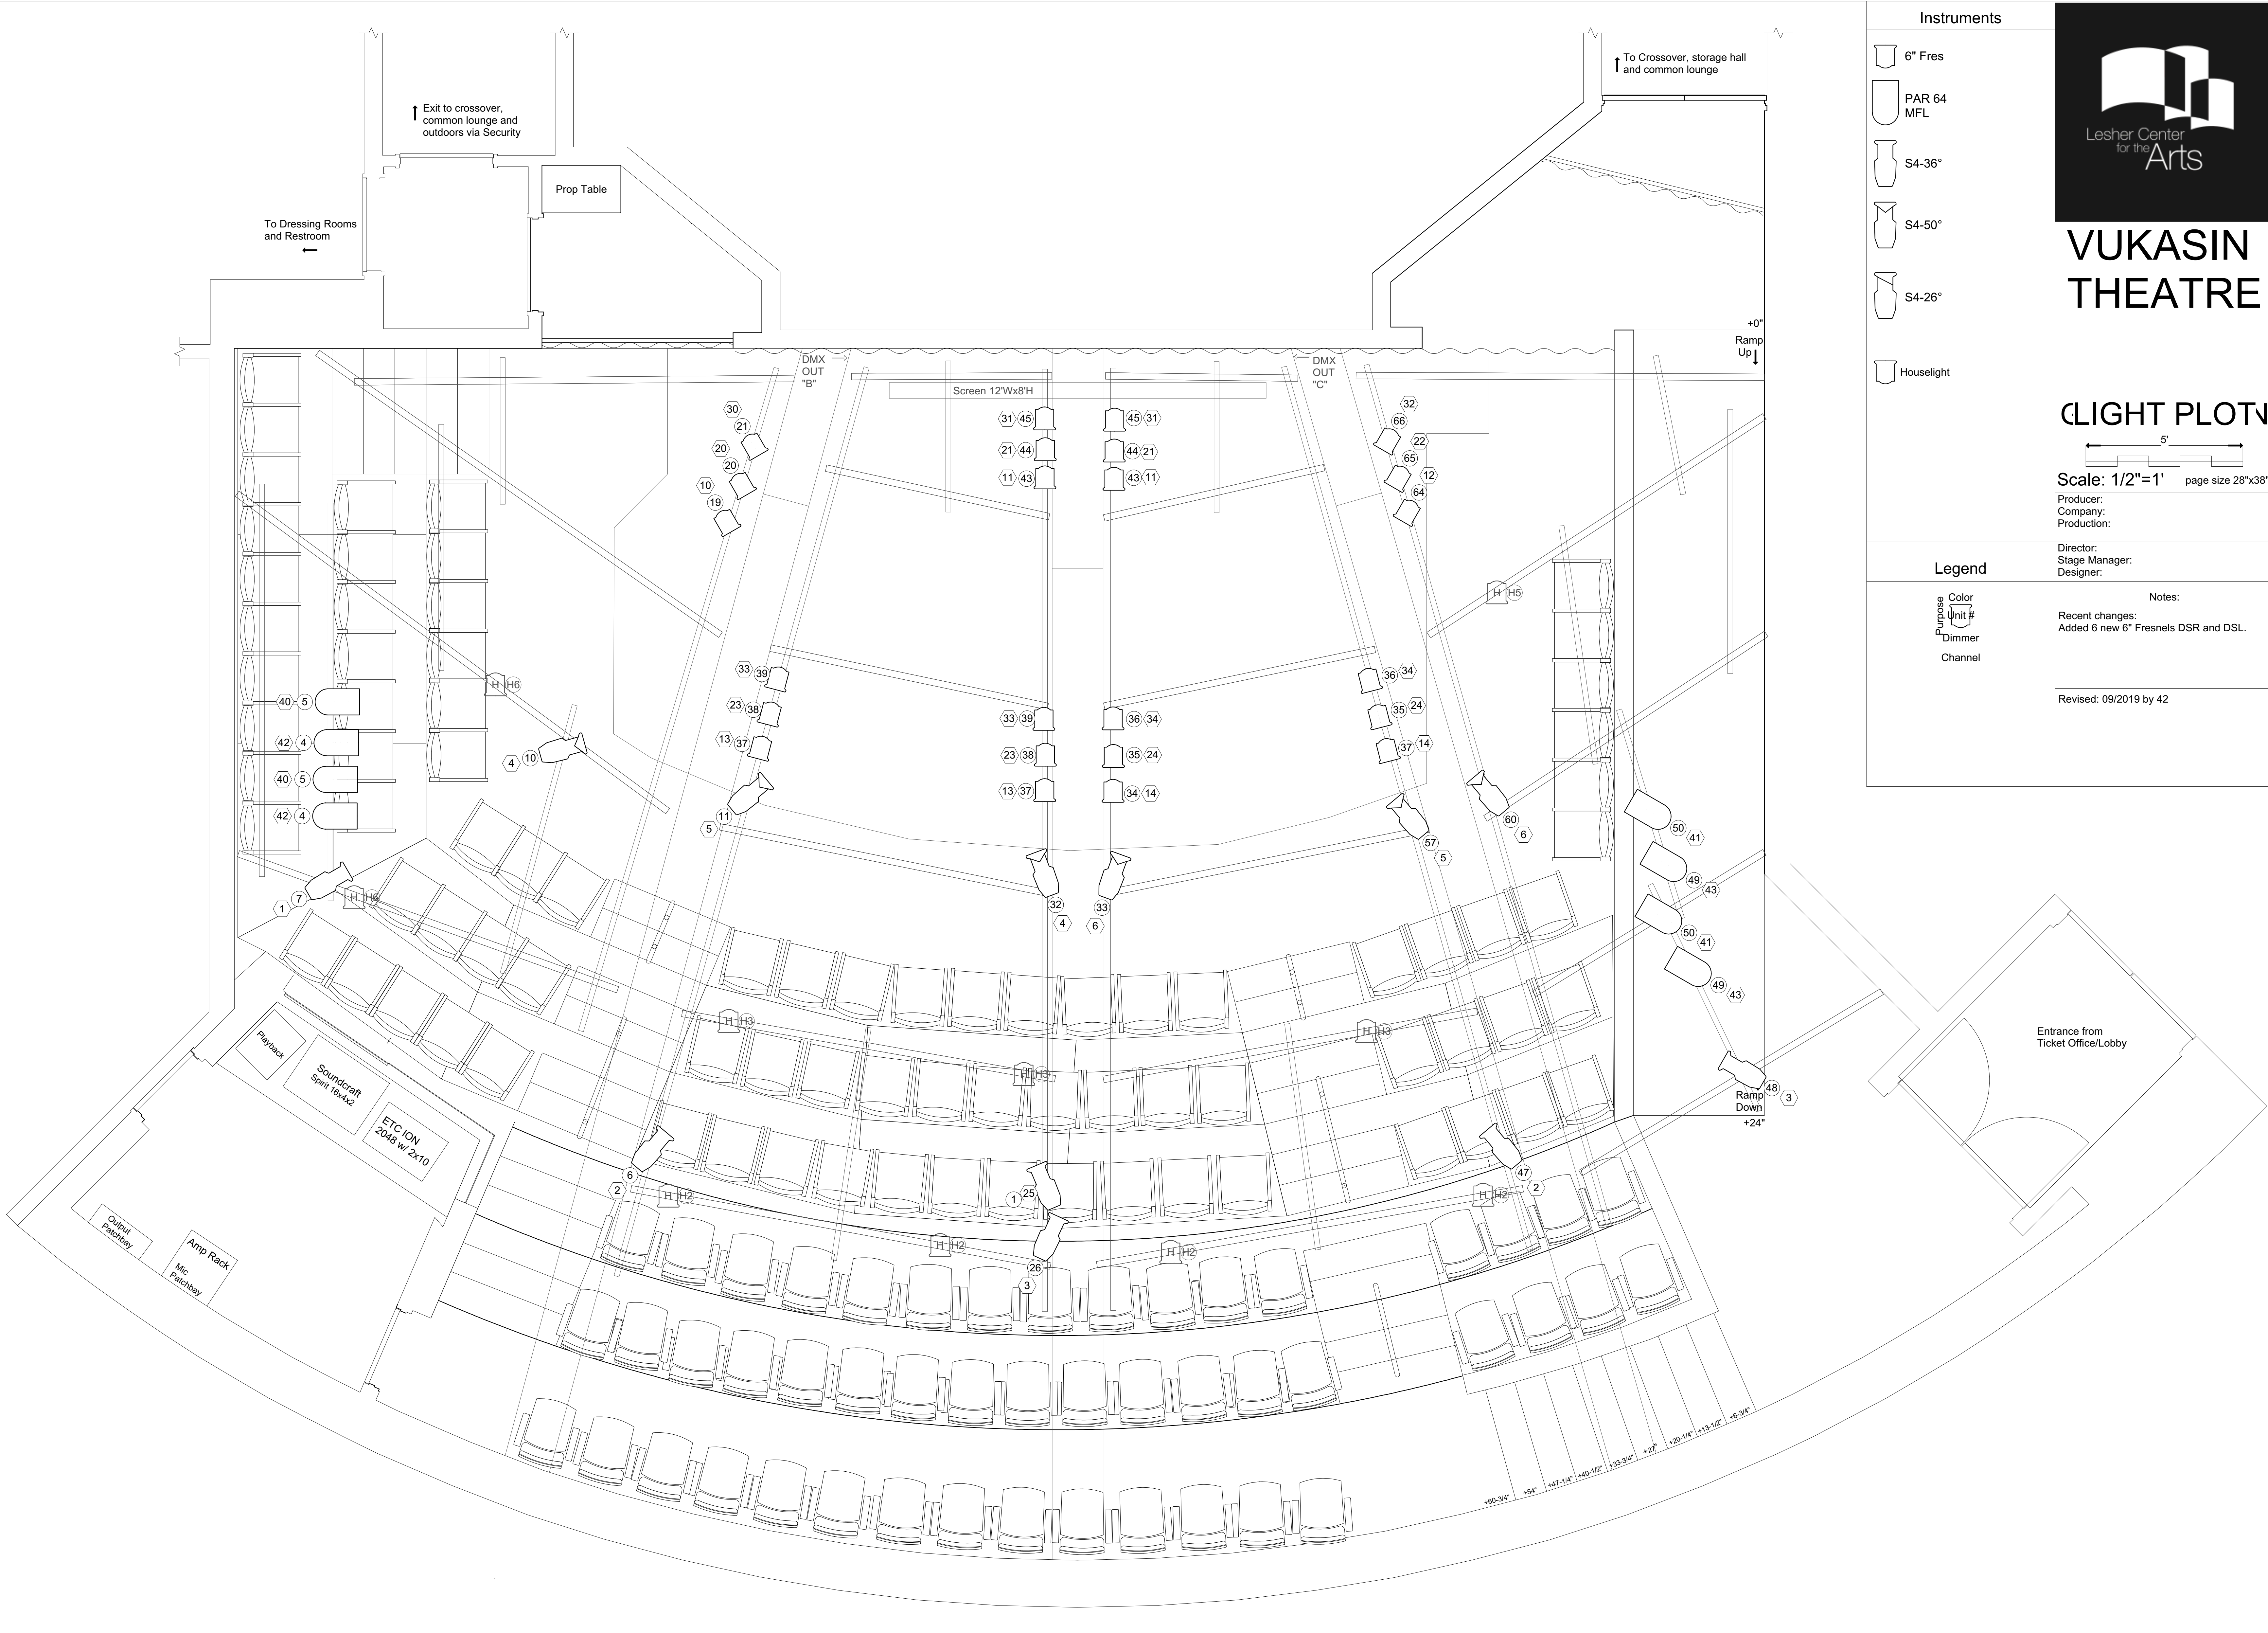

VUKASIN THEATRE

CLIGHT PLOT

Scale: 1/2"=1' page size 28"x38"

Producer:
Company:
Production:

Director:
Stage Manager:
Designer:

Legend

Purpose
Color
Unit #
Dimmer
Channel

Notes:

Recent changes:
Added 6 new 6" Fresnels DSR and DSL.

Revised: 09/2019 by 42

Instruments

- 6" Fres
- PAR 64 MFL
- S4-36°
- S4-50°
- S4-26°
- Houselight

To Dressing Rooms and Restroom

Prop Table

Screen 12'Wx8'H

DMX OUT "B"

DMX OUT "C"

+0" Ramp Up

+24" Ramp Down

Entrance from Ticket Office/Lobby

+60-3/4" +54" +47-1/4" +40-1/2" +33-3/4" +27" +20-1/4" +13-1/2" +6-3/4"