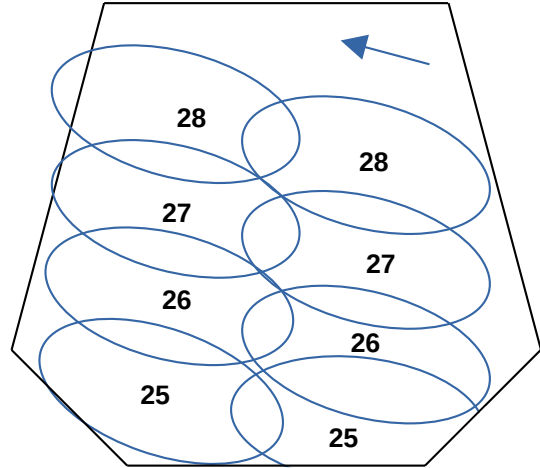

GALLERY CROSS HR