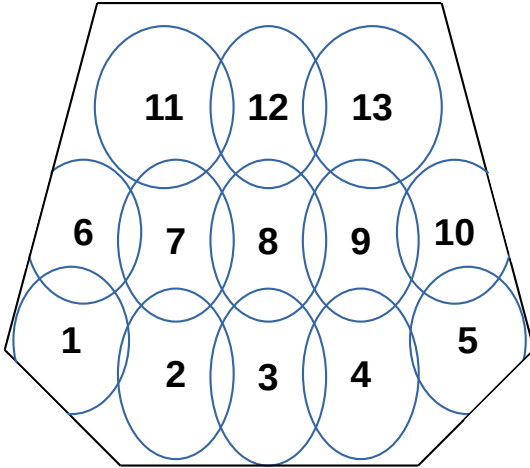

LESHER CENTER FOR THE ARTS

LESHER THEATRE

HOUSE PLOT MAGIC SHEET

1601 Civic Dr. Walnut Creek, CA 94596 (925) 295-1400 LesharArtsCenter.org

FRONT LIGHT

HIGH SIDES

BLUE PINK

32 42

31 41

FRESNEL TOP WASH

201-208
HUNG
ONSTAGE
LX 1 + 2

91-94
HUNG ON
CAT 1

D60 TOP WASH

103-110
HUNG
ONSTAGE
LX 1 + 2

101-102
HUNG ON
CAT 1

GALLERY CROSS HL