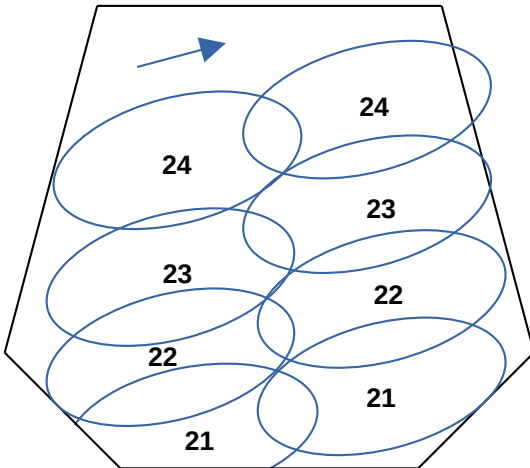

31 41

FRESNEL TOP WASH

201-208
HUNG
ONSTAGE
LX 1 + 2

91-94
HUNG ON
CAT 1

D60 TOP WASH

103-110
HUNG
ONSTAGE
LX 1 + 2

101-102
HUNG ON
CAT 1

GALLERY CROSS HL