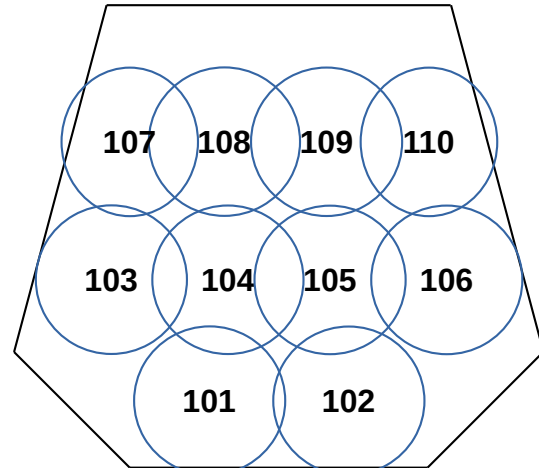

31 41

FRESNEL TOP WASH

201-208
HUNG
ONSTAGE
LX 1 + 2

91-94
HUNG ON
CAT 1

D60 TOP WASH

103-110
HUNG
ONSTAGE
LX 1 + 2

101-102
HUNG ON
CAT 1

GALLERY CROSS HL