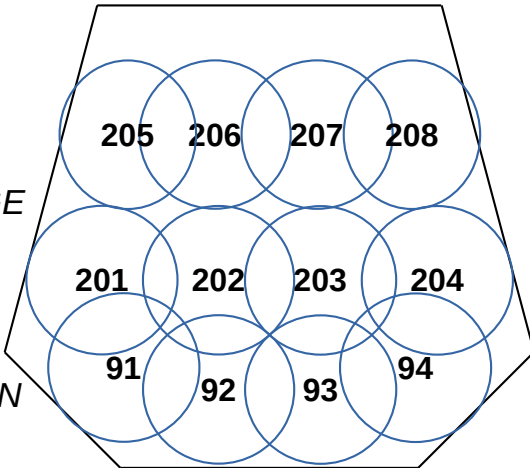

FRESNEL TOP WASH

201-208
HUNG
ONSTAGE
LX 1 + 2