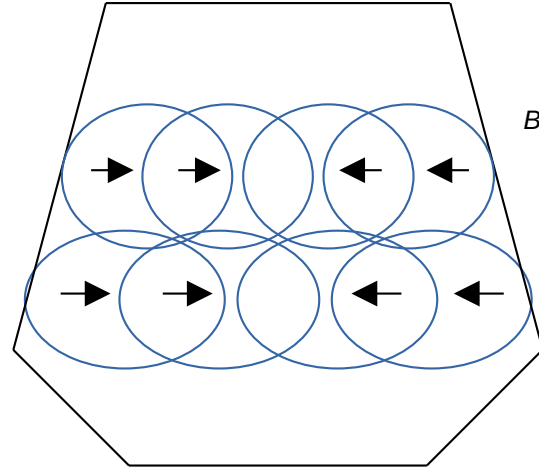

LESHER CENTER FOR THE ARTS

LESHER THEATRE

HOUSE PLOT MAGIC SHEET

1601 Civic Dr. Walnut Creek, CA 94596 (925) 295-1400 LesharArtsCenter.org

FRONT LIGHT

HIGH SIDES

BLUE PINK

32 42