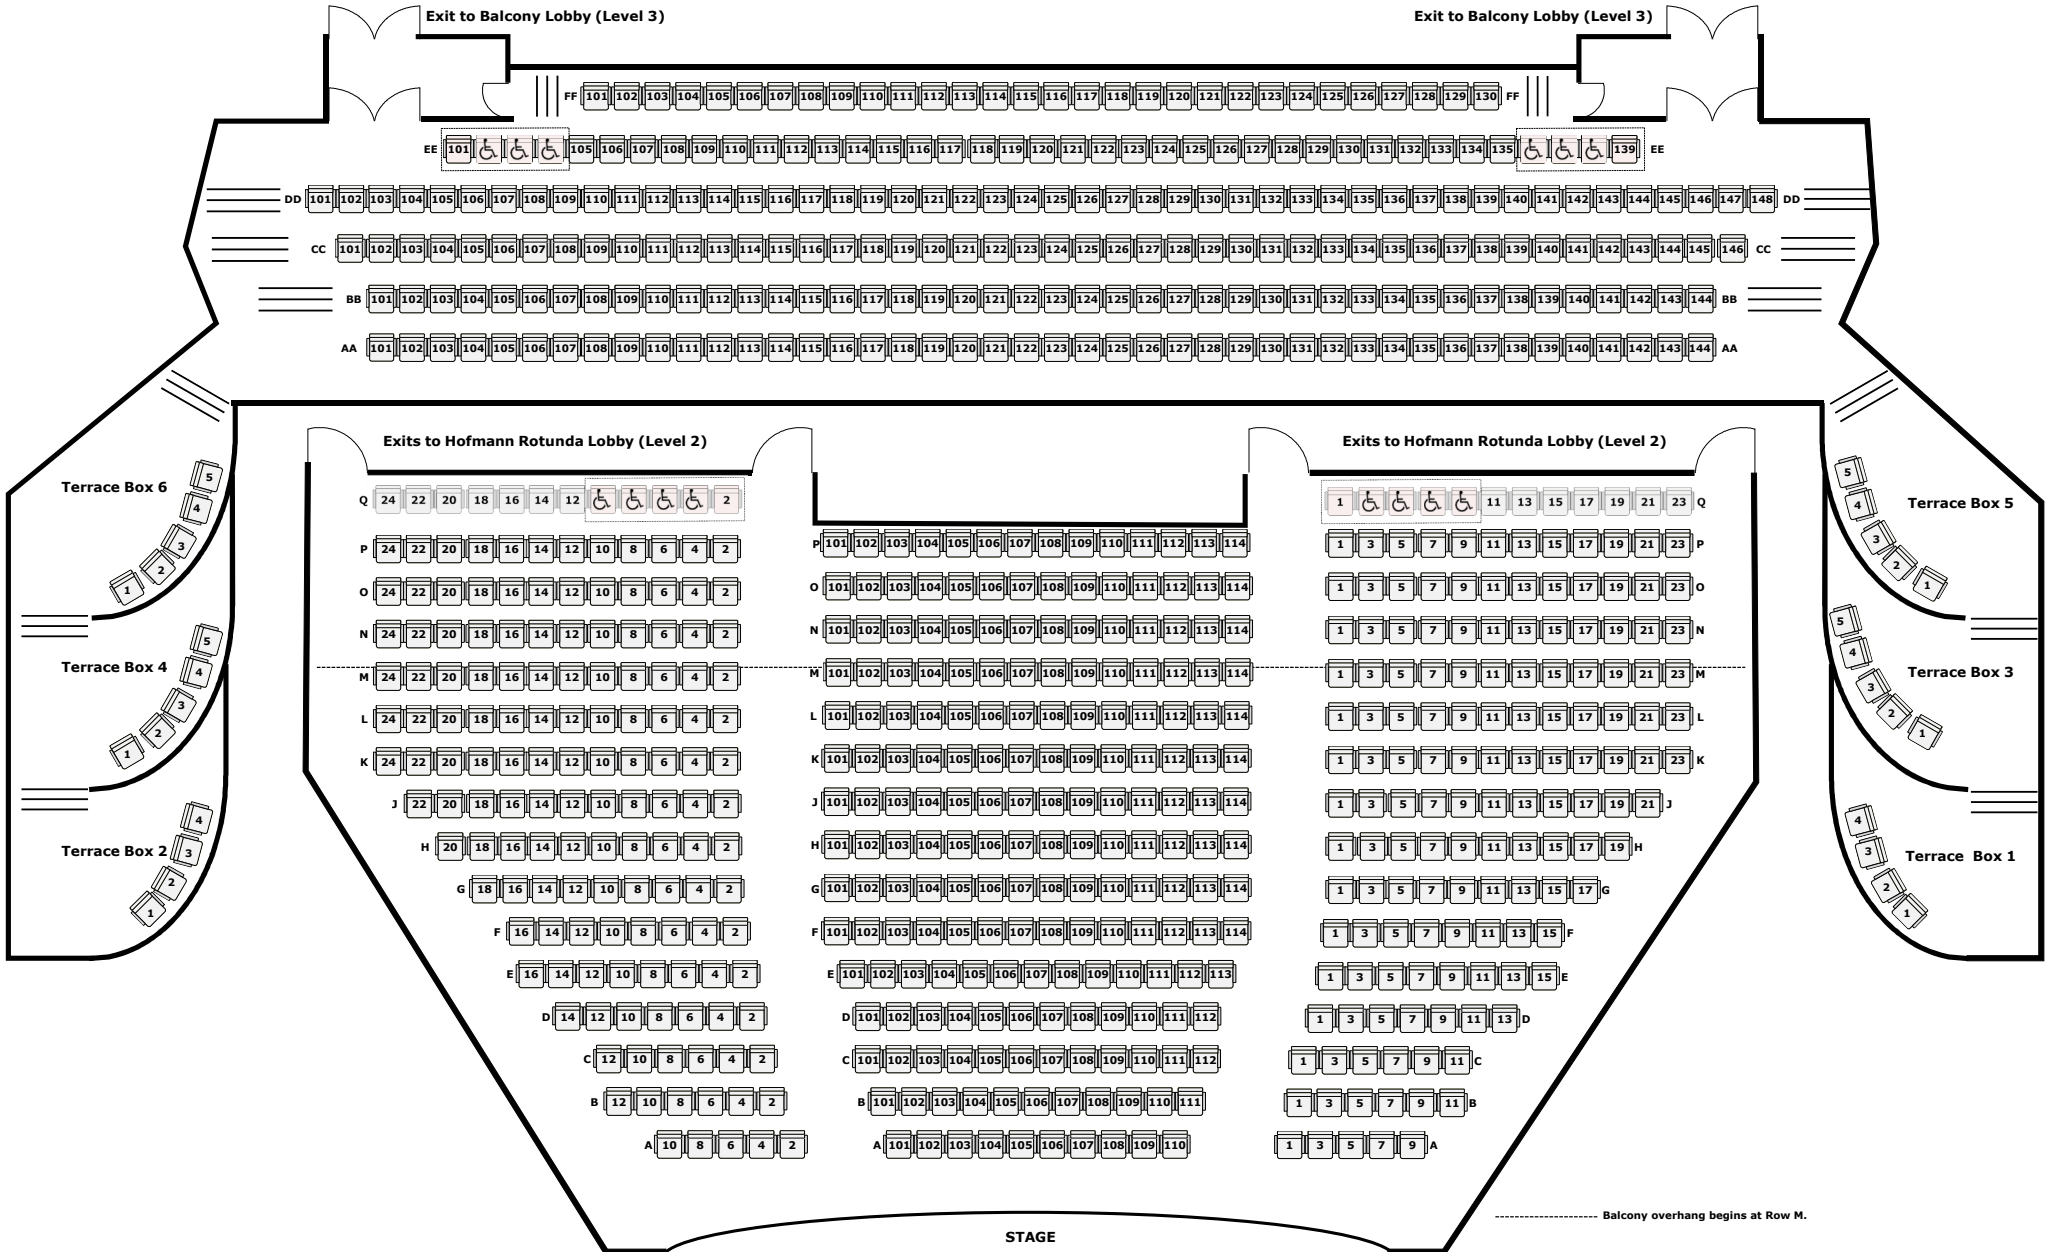

Hofmann Theatre

Administrative Offices:
(925) 295-1400

For Ticket Information Call:
(925) 943-SHOW

Exit to Balcony Lobby (Level 3)

Exit to Balcony Lobby (Level 3)

Exits to Hofmann Rotunda Lobby (Level 2)

Exits to Hofmann Rotunda Lobby (Level 2)

----- Balcony overhang begins at Row M.

STAGE